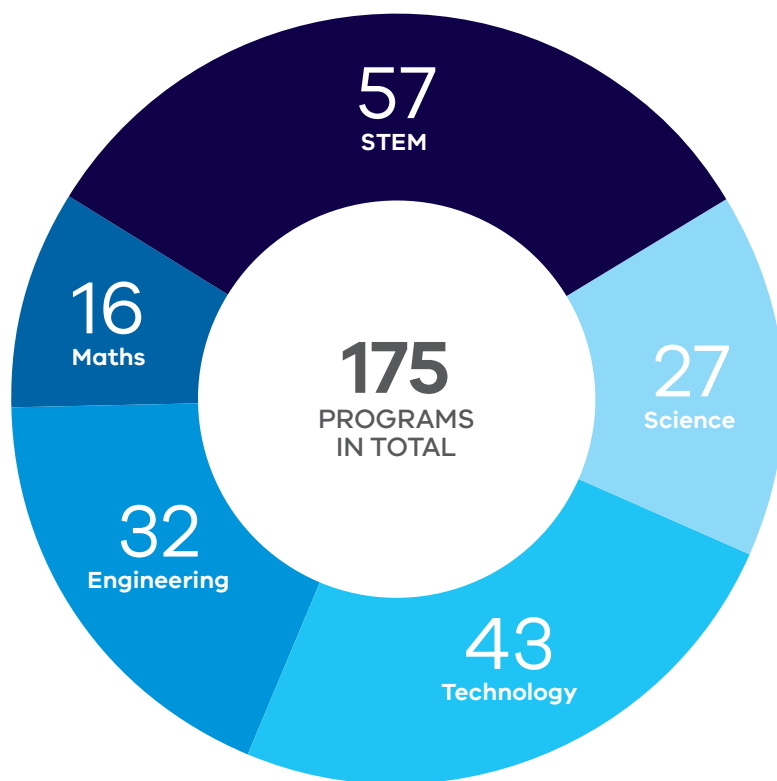

PROGRAMS FOR WOMEN AND GIRLS IN STEM

STEM

Many activities take an interdisciplinary approach to STEM to maximise their reach to women and girls across the diversity of disciplines.

Science

Science activities tend to be more general for primary and secondary schools, becoming more discipline-specific for tertiary students and professionals.

Technology

There are a broad range of activities available for women and girls at all levels, reflecting the diversity of Technology disciplines.

Engineering

Primary and secondary school activities expose women and girls to the diversity of engineering disciplines. At the tertiary level, there are many activities to encourage the success of women engineers.

Mathematics

Most mathematic activities are co-educational and directed towards primary and secondary students.

Published by the Office of the Lead Scientist
Department of Jobs, Precincts and Regions
1 Spring Street Melbourne, Victoria 3000
Telephone (03) 9208 3799

July 2020

© Copyright State Government of Victoria 2020
This publication is copyright. No part may be reproduced by any process except in accordance with provisions of the *Copyright Act 1968*.

Authorised by the Victorian Government, Melbourne.

Designed by DJPR Design Studio

ISBN 978-1-76090-346-6 (pdf/online/MS word)

Disclaimer: This publication may be of assistance to you but the State of Victoria and its employees do not guarantee that the publication is without flaw of any kind or is wholly appropriate for your particular purposes and therefore disclaims all liability for any error, loss or other consequence which may arise from you relying on any information in this publication. While every effort has been made to ensure the currency, accuracy or completeness of the content we endeavour to keep the content relevant and up to date and reserve the right to make changes as required. The Victorian Government, authors and presenters do not accept any liability to any person for the information (or the use of the information) which is provided or referred to in the report.

Accessibility:

If you would like to receive this publication in an accessible format, such as large print or audio, please telephone 03 9651 9038, or email lead.scientist@djpr.vic.gov.au. This publication is also published in PDF and Word formats on djpr.vic.gov.au/victorias-lead-scientist